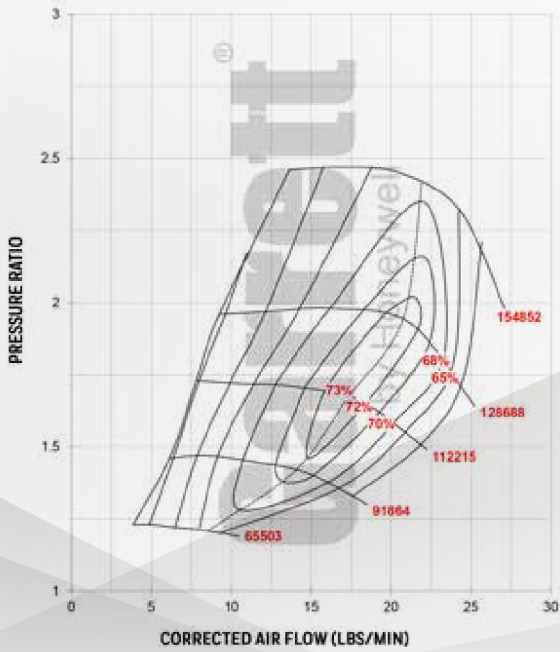

GT2554R

Horsepower: 170 - 270
 Displacement: 1.4L - 2.2L

Honeywell

COMPRESSOR MAP

FEATURES:

- ◆ ORIGINAL GT SERIES AERODYNAMICS
- ◆ INTERNALLY WASTEGATED TURBINE HOUSING
- ◆ SOLD AS A COMPLETE TURBO (INCLUDES TURBINE KIT & ACTUATOR)
- ◆ SMALLEST BALL BEARING CONFIGURATION AVAILABLE
- ◆ WATER COOLED CHRA

EXHAUST FLOW CHART

Turbo Reference Data		Compressor				Turbine			
Turbo PN	CHRA	Inducer	Exducer	Trim	A/R	Inducer	Exducer	Trim	A/R
836023-5001S	835995-0001	42mm	54mm	60	0.80	53mm	42mm	62	0.64

Garrett
by Honeywell