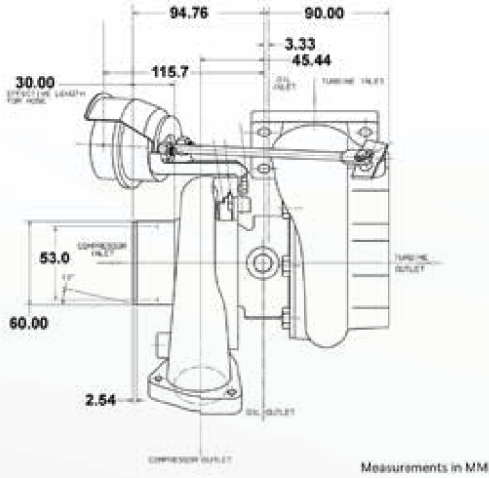

GT2554R

Horsepower: 170 - 270
 Displacement: 1.4L - 2.2L

Honeywell

COMPRESSOR MAP

FEATURES:

- ◆ ORIGINAL GT SERIES AERODYNAMICS
- ◆ INTERNALLY WASTEGATED TURBINE HOUSING
- ◆ SOLD AS A COMPLETE TURBO (INCLUDES TURBINE KIT & ACTUATOR)
- ◆ SMALLEST BALL BEARING CONFIGURATION AVAILABLE
- ◆ WATER COOLED CHRA

EXHAUST FLOW CHART

Turbo Reference Data		Compressor				Turbine			
Turbo PN	CHRA	Inducer	Exducer	Trim	A/R	Inducer	Exducer	Trim	A/R
836023-5001S	835995-0001	42mm	54mm	60	0.80	53mm	42mm	62	0.64

Garrett
by Honeywell