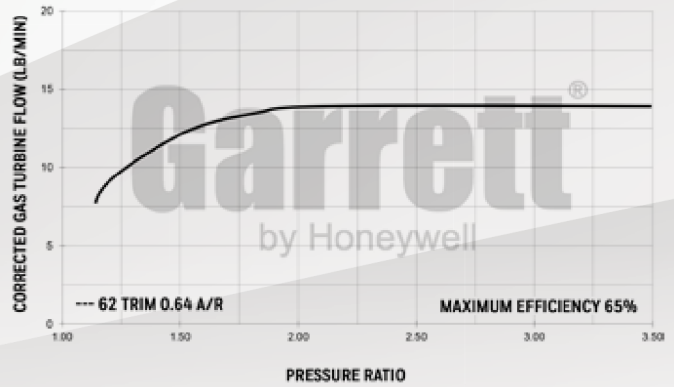

GT2554R

Horsepower: 170 - 270
 Displacement: 1.4L - 2.2L

Honeywell

COMPRESSOR MAP

FEATURES:

- ◆ ORIGINAL GT SERIES AERODYNAMICS
- ◆ INTERNALLY WASTEGATED TURBINE HOUSING
- ◆ SOLD AS A COMPLETE TURBO (INCLUDES TURBINE KIT & ACTUATOR)
- ◆ SMALLEST BALL BEARING CONFIGURATION AVAILABLE
- ◆ WATER COOLED CHRA

EXHAUST FLOW CHART

Turbo Reference Data		Compressor				Turbine			
Turbo PN	CHRA	Inducer	Exducer	Trim	A/R	Inducer	Exducer	Trim	A/R
836023-5001S	835995-0001	42mm	54mm	60	0.80	53mm	42mm	62	0.64

Garrett
by Honeywell